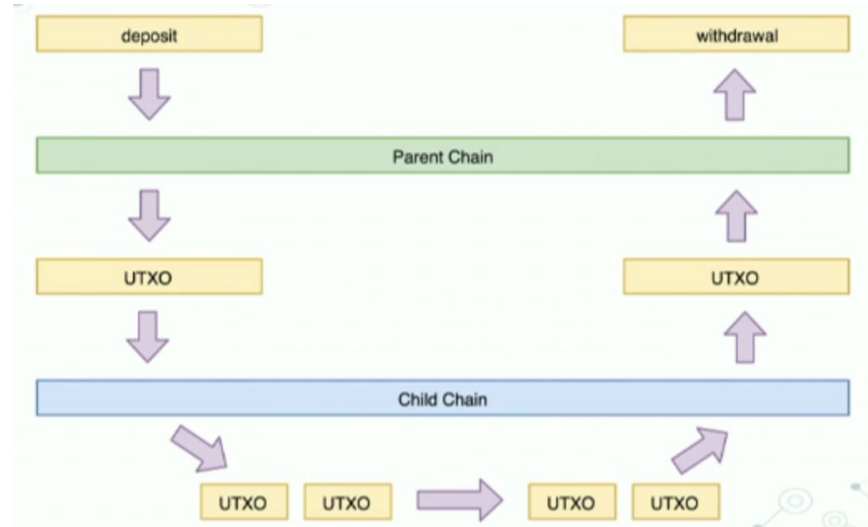

# What is Plasma?

---

- Layer 2 scaling solution for Ethereum
- Framework for sidechains (Plasma chains)
- Sidechains are usually less secure than root chain
- Transactions executed on Plasma chain, but enforceable on root chain

# Minimal Viable Plasma

- First Plasma implementation
- Plasma Contract on root chain
- Users deposit Eth to contract and receive utxo on Plasma chain
- Users transact with these utxos
- Operator periodically submits blocks to the root chain
- Users can withdraw (exit) utxos and receive Eth on root chain