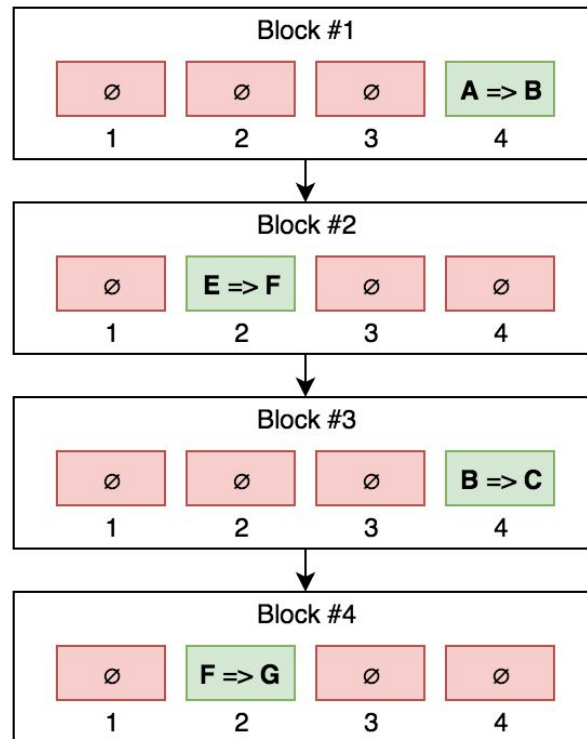

Plasma Cash

- Proof of ownership needs token transaction history
- Exit request (with latest token history)
- Exit can be challenged
  - By providing proof of spend
  - By providing proof that history is invalid