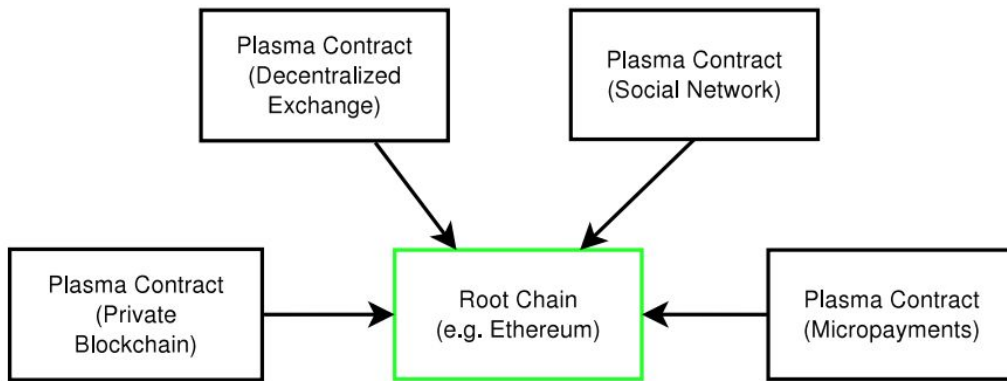

# Contents

---

- What is Plasma?
- Minimal Viable Plasma
- Plasma Cash
- The future of Plasma

# What is Plasma?

---

- Layer 2 scaling solution for Ethereum
- Framework for sidechains (Plasma chains)
- Sidechains are usually less secure than root chain
- Transactions executed on Plasma chain, but enforceable on root chain

# Minimal Viable Plasma

- First Plasma implementation
- Plasma Contract on root chain
- Users deposit Eth to contract and receive utxo on Plasma chain
- Users transact with these utxos
- Operator periodically submits blocks to the root chain
- Users can withdraw (exit) utxos and receive Eth on root chain