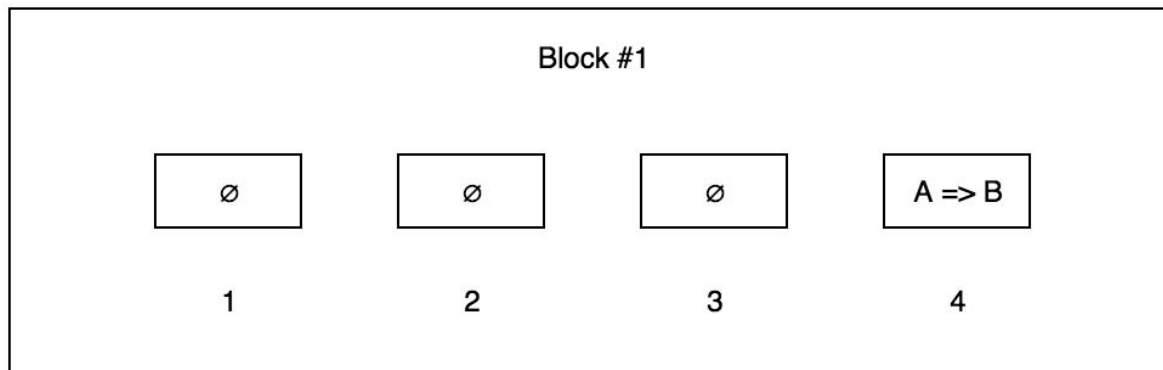

Plasma Cash

- Deposited Eth/tokens are represented as NFTs
- Sparse Merkle Trees to store all tokens on chain
- Users only need to watch their own tokens