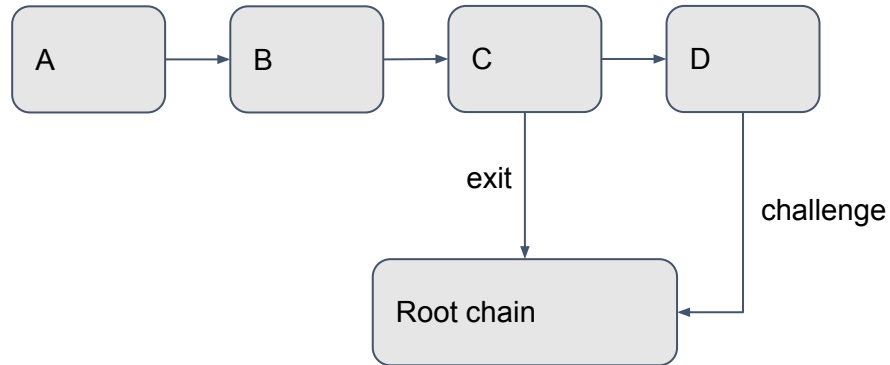

MVP Security

- Security against malicious users
  - Merkle proof of ownership at exit
  - Exit can be challenged with proof of spend