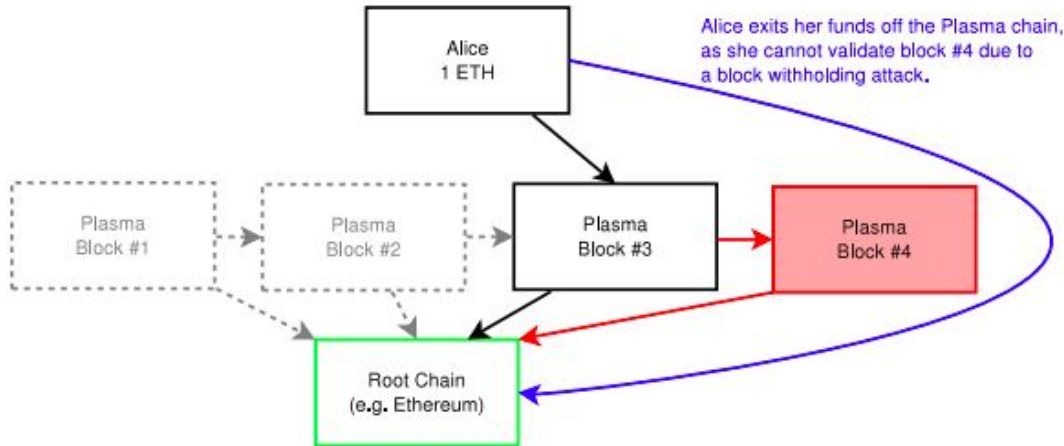

# Minimal Viable Plasma

- First Plasma implementation
- Plasma Contract on root chain
- Users deposit Eth to contract and receive utxo on Plasma chain
- Users transact with these utxos
- Operator periodically submits blocks to the root chain
- Users can withdraw (exit) utxos and receive Eth on root chain

# MVP Security

---

- Security against malicious users
  - Merkle proof of ownership at exit
  - Exit can be challenged with proof of spend

# MVP Security

---

- Security against malicious operators
  - Users can exit at any time
  - Exit priority based on utxo ordering
  - Double signing transactions (confirmations)